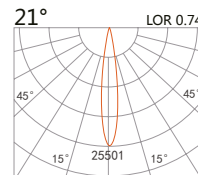

Recessed Accent Light PICTOR Adjustable

white grey black

200x200 (Cut out)

223 354

LED Power 32W **Colour Temp** 2700/3000K / 4000/5000K **Luminous** 3016lm / 3016lm

LIGHT DISTRIBUTION

For 3000k

223 355

LED Power 39W **Colour Temp** 2700/3000K / 4000/5000K **Luminous** 5700lm / 6104lm

200x200 (Cut out)

223 356

LED Power 72W **Colour Temp** 2700/3000K / 4000/5000K **Luminous** 8348lm / 8348lm

LIGHT DISTRIBUTION