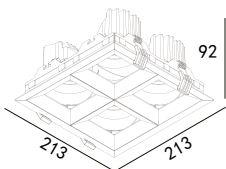

223 355

LED Power 39W   **Colour Temp** 2700/3000K / 4000/5000K   **Luminous** 5700lm / 6104lm