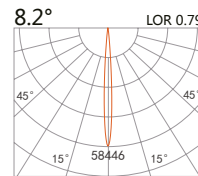

Recessed Accent Light PICTOR Adjustable

white grey black

200x200 (Cut out)

223 354

LED Power 32W **Colour Temp** 2700/3000K / 4000/5000K **Luminous** 3016lm / 3016lm

LIGHT DISTRIBUTION

For 3000k

223 355

LED Power 39W **Colour Temp** 2700/3000K / 4000/5000K **Luminous** 5700lm / 6104lm

200x200 (Cut out)

223 356

LED Power 72W **Colour Temp** 2700/3000K / 4000/5000K **Luminous** 8348lm / 8348lm

LIGHT DISTRIBUTION