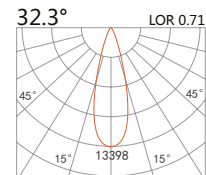

Recessed Accent Light PICTOR Adjustable

white grey black

200x200 (Cut out)

223 354

LED Power 32W **Colour Temp** 2700/3000K / 4000/5000K **Luminous** 3016lm / 3016lm

LIGHT DISTRIBUTION

For 3000k

223 355

LED Power 39W **Colour Temp** 2700/3000K / 4000/5000K **Luminous** 5700lm / 6104lm

200x200 (Cut out)

223 356

LED Power 72W **Colour Temp** 2700/3000K / 4000/5000K **Luminous** 8348lm / 8348lm

LIGHT DISTRIBUTION