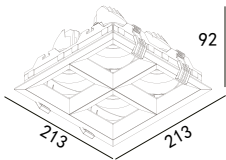

Recessed Accent Light PICTOR Adjustable

white grey black

200x200 (Cut out)

223 354

LED Power 32W **Colour Temp** 2700/3000K / 4000/5000K **Luminous** 3016lm / 3016lm

LIGHT DISTRIBUTION

For 3000k

223 355