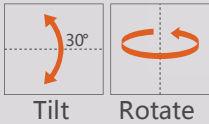

Recessed Accent Light PICTOR Adjustable

white grey black

200x200 (Cut out)

223 354

LED Power 32W **Colour Temp** 2700/3000K / 4000/5000K **Luminous** 3016lm / 3016lm

LIGHT DISTRIBUTION

For 3000k

223 355